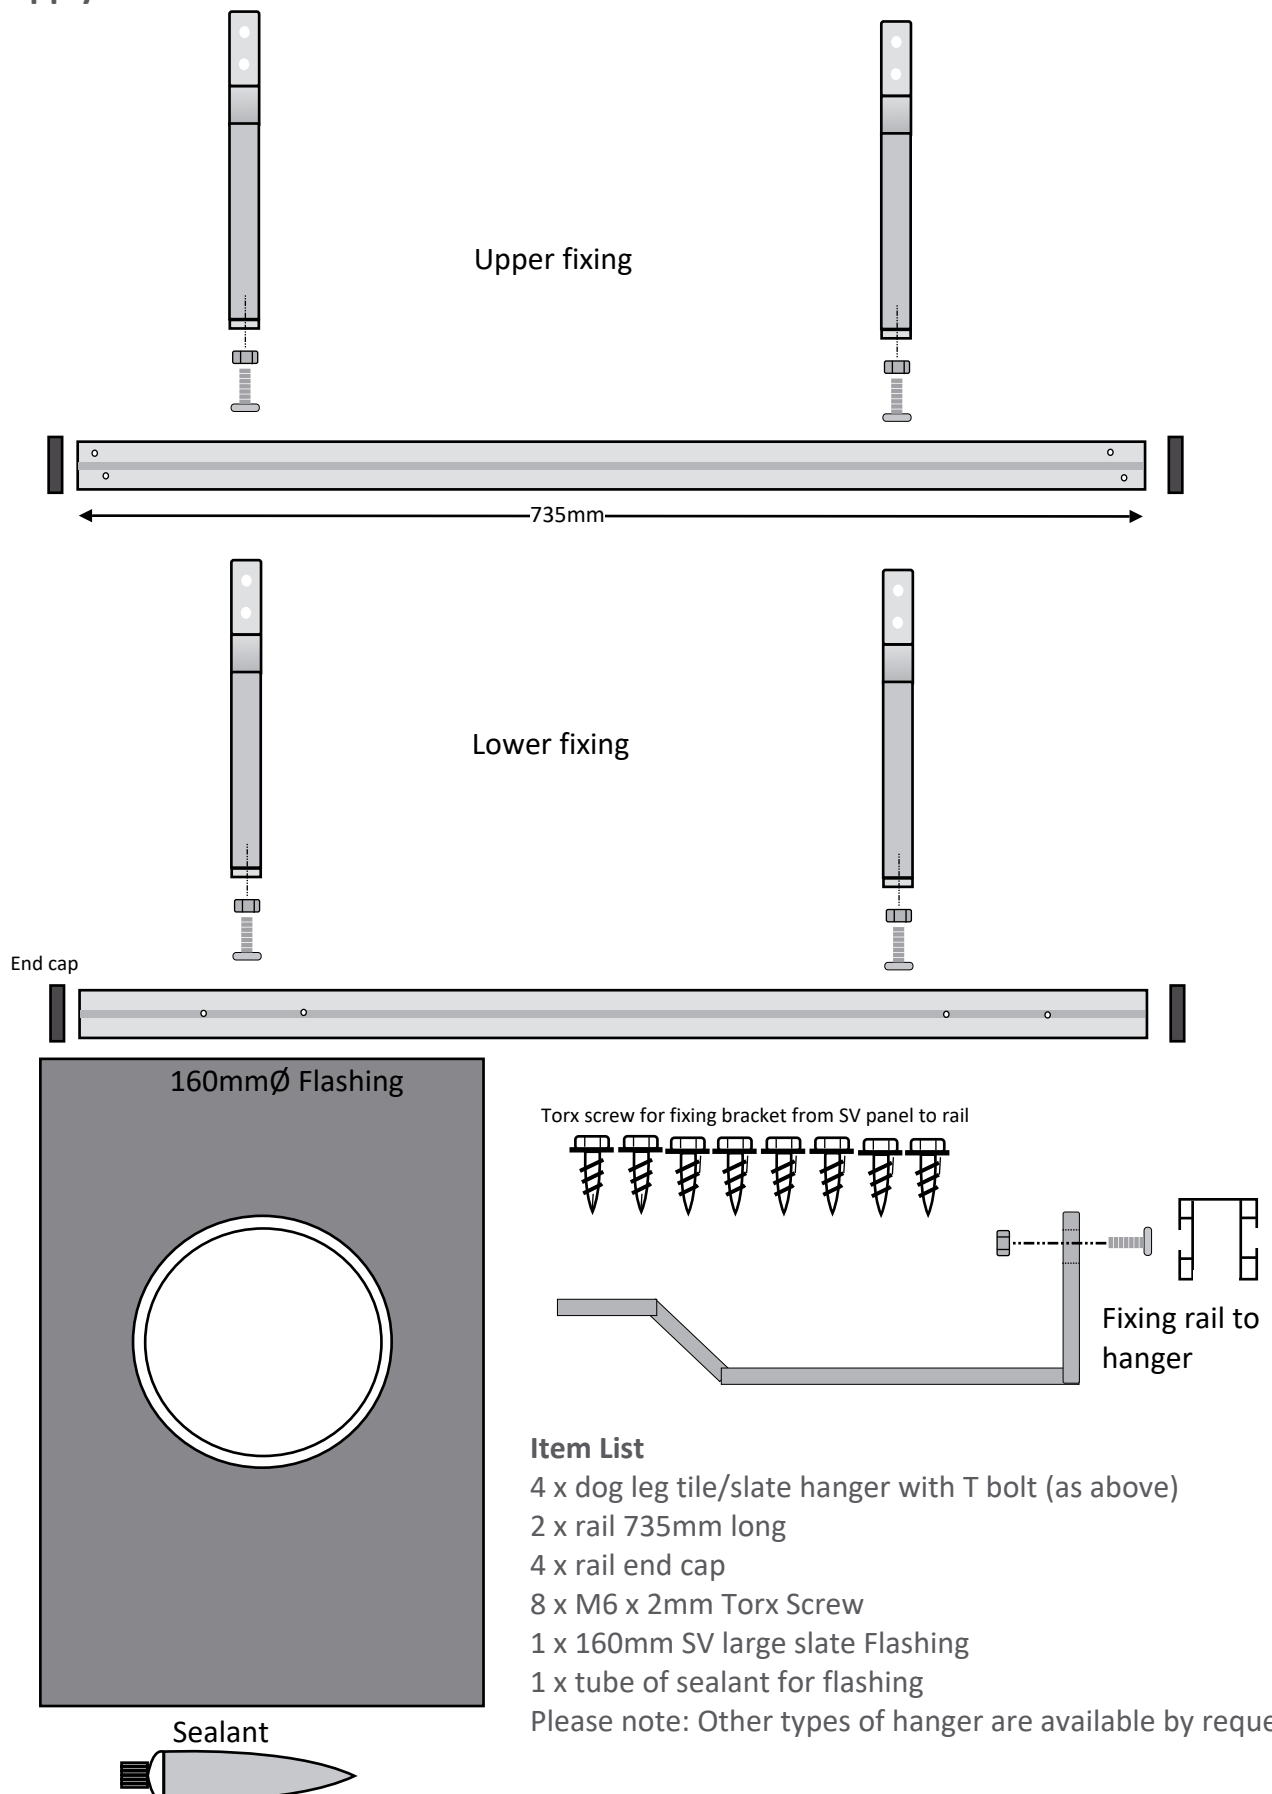

SolarVenti Parallel Roof Mounting Kit

For SV7 and 14

Kit Supply List

Item List

- 4 x dog leg tile/slate hanger with T bolt (as above)
 - 2 x rail 735mm long
 - 4 x rail end cap
 - 8 x M6 x 2mm Torx Screw
 - 1 x 160mm SV large slate Flashing
 - 1 x tube of sealant for flashing
- Please note: Other types of hanger are available by request